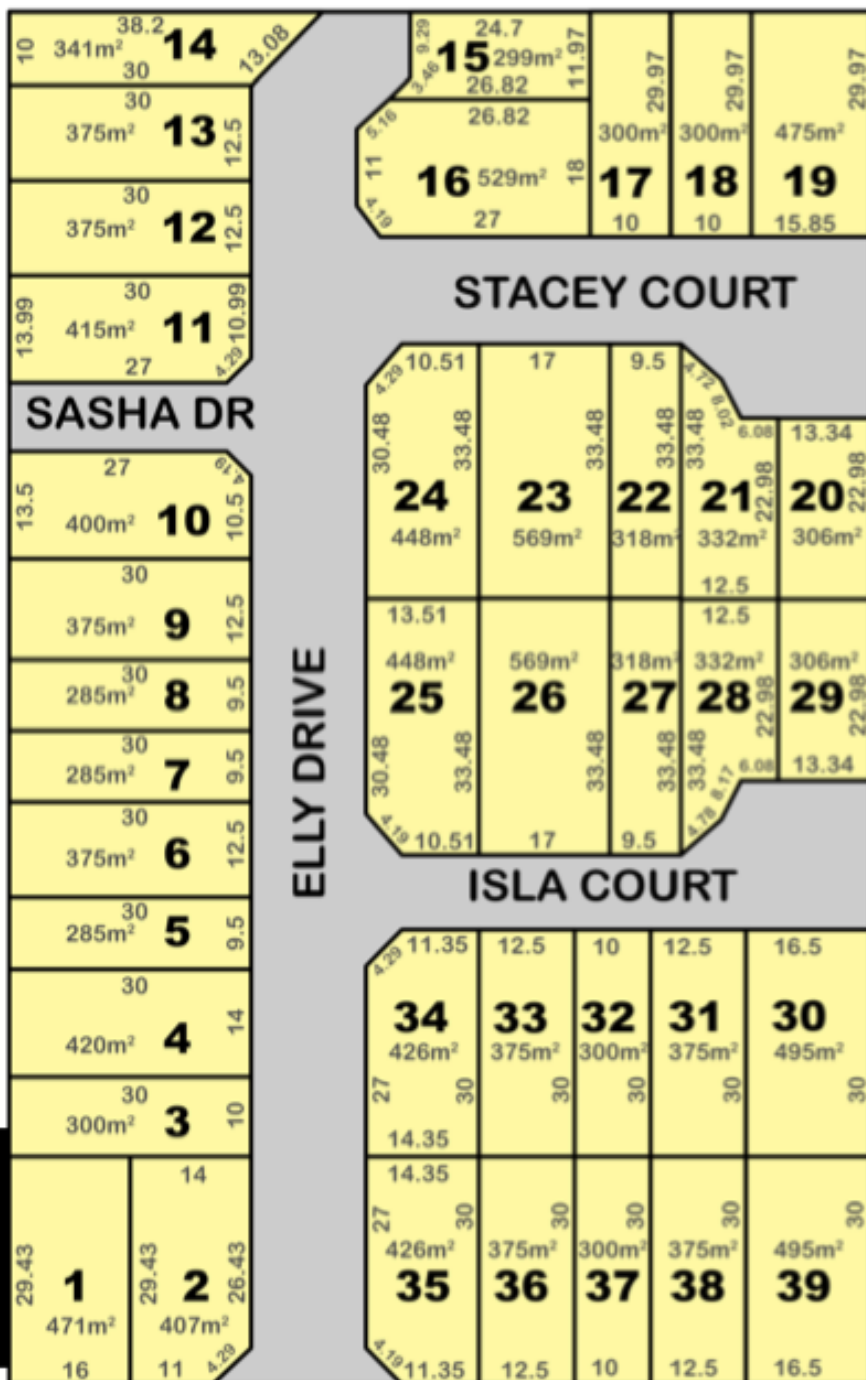

A better home for a better life

Things are moving fast in the thriving Munno Para area and there has never been a better time to take advantage of securing your own home in the new Centurion Estate.

Right throughout the surrounding community are great facilities including schools, railway station, parklands and an exciting town centre that will set a whole new lifestyle benchmark.

A perfect opportunity to purchase land and build the ideal home in a dynamic town precinct buzzing with shops, cafes, parks and a thriving commercial district.

For more information
Phone: 08 8258 4222
www.landdiscovery.com.au